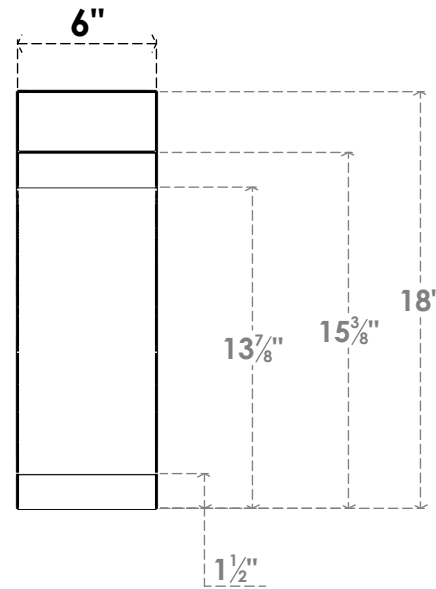

ITEM NUMBER: BRCPC060X06000X18000LEC

6"W X 6"D X 18"H LEGACY ARCHITECTURAL GRADE PVC CLOSED KNEE BRACE

SIDE PROFILE

FRONT PROFILE

ISOMETRIC

EKENA MILLWORK
2300 WEST MAIN ST.
CLARKSVILLE, TX 75426
TOLL FREE: 866-607-0453
WWW.EKENAMILLWORK.COM

NOTES

1. INSTALLATION TO BE COMPLETED IN ACCORDANCE WITH MANUFACTURER'S SPECIFICATIONS.
2. DRAWING MAY NOT BE TO SCALE
3. THIS DRAWING IS INTENDED FOR DESIGN AND PLANNING PURPOSES ONLY.
4. ALL INFORMATION CONTAINED HEREIN WAS CURRENT AT THE TIME OF DEVELOPMENT BUT MUST BE REVIEWED AND APPROVED BY THE PRODUCT MANUFACTURER TO BE CONSIDERED ACCURATE.
5. ARCHITECTURAL GRADE PVC PRODUCTS ARE MADE FROM EXPANDED CELLULAR PVC AND COME NATURALLY WHITE BUT MAY BE PAINTED