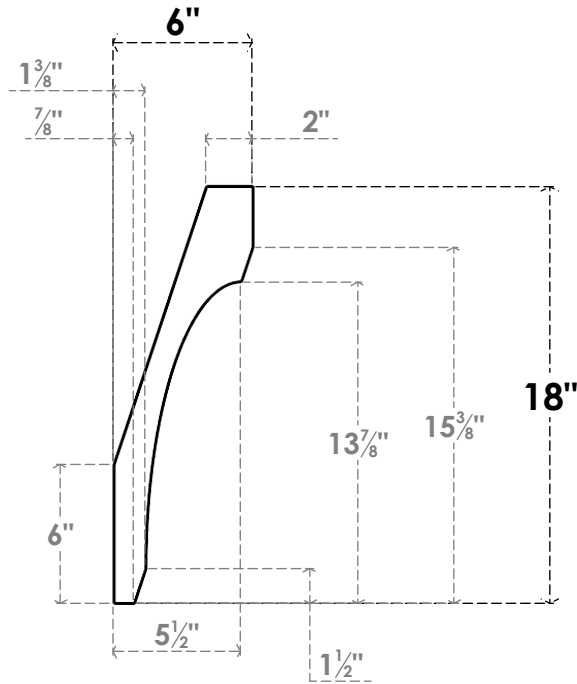

ITEM NUMBER: BRCPC060X06000X18000LEC

6"W X 6"D X 18"H LEGACY ARCHITECTURAL GRADE PVC CLOSED KNEE BRACE

SIDE PROFILE

FRONT PROFILE

ISOMETRIC

EKENA MILLWORK
2300 WEST MAIN ST.
CLARKSVILLE, TX 75426
TOLL FREE: 866-607-0453
WWW.EKENAMILLWORK.COM

NOTES

1. INSTALLATION TO BE COMPLETED IN ACCORDANCE WITH MANUFACTURER'S SPECIFICATIONS.
2. DRAWING MAY NOT BE TO SCALE
3. THIS DRAWING IS INTENDED FOR DESIGN AND PLANNING PURPOSES ONLY.
4. ALL INFORMATION CONTAINED HEREIN WAS CURRENT AT THE TIME OF DEVELOPMENT BUT MUST BE REVIEWED AND APPROVED BY THE PRODUCT MANUFACTURER TO BE CONSIDERED ACCURATE.
5. ARCHITECTURAL GRADE PVC PRODUCTS ARE MADE FROM EXPANDED CELLULAR PVC AND COME NATURALLY WHITE BUT MAY BE PAINTED